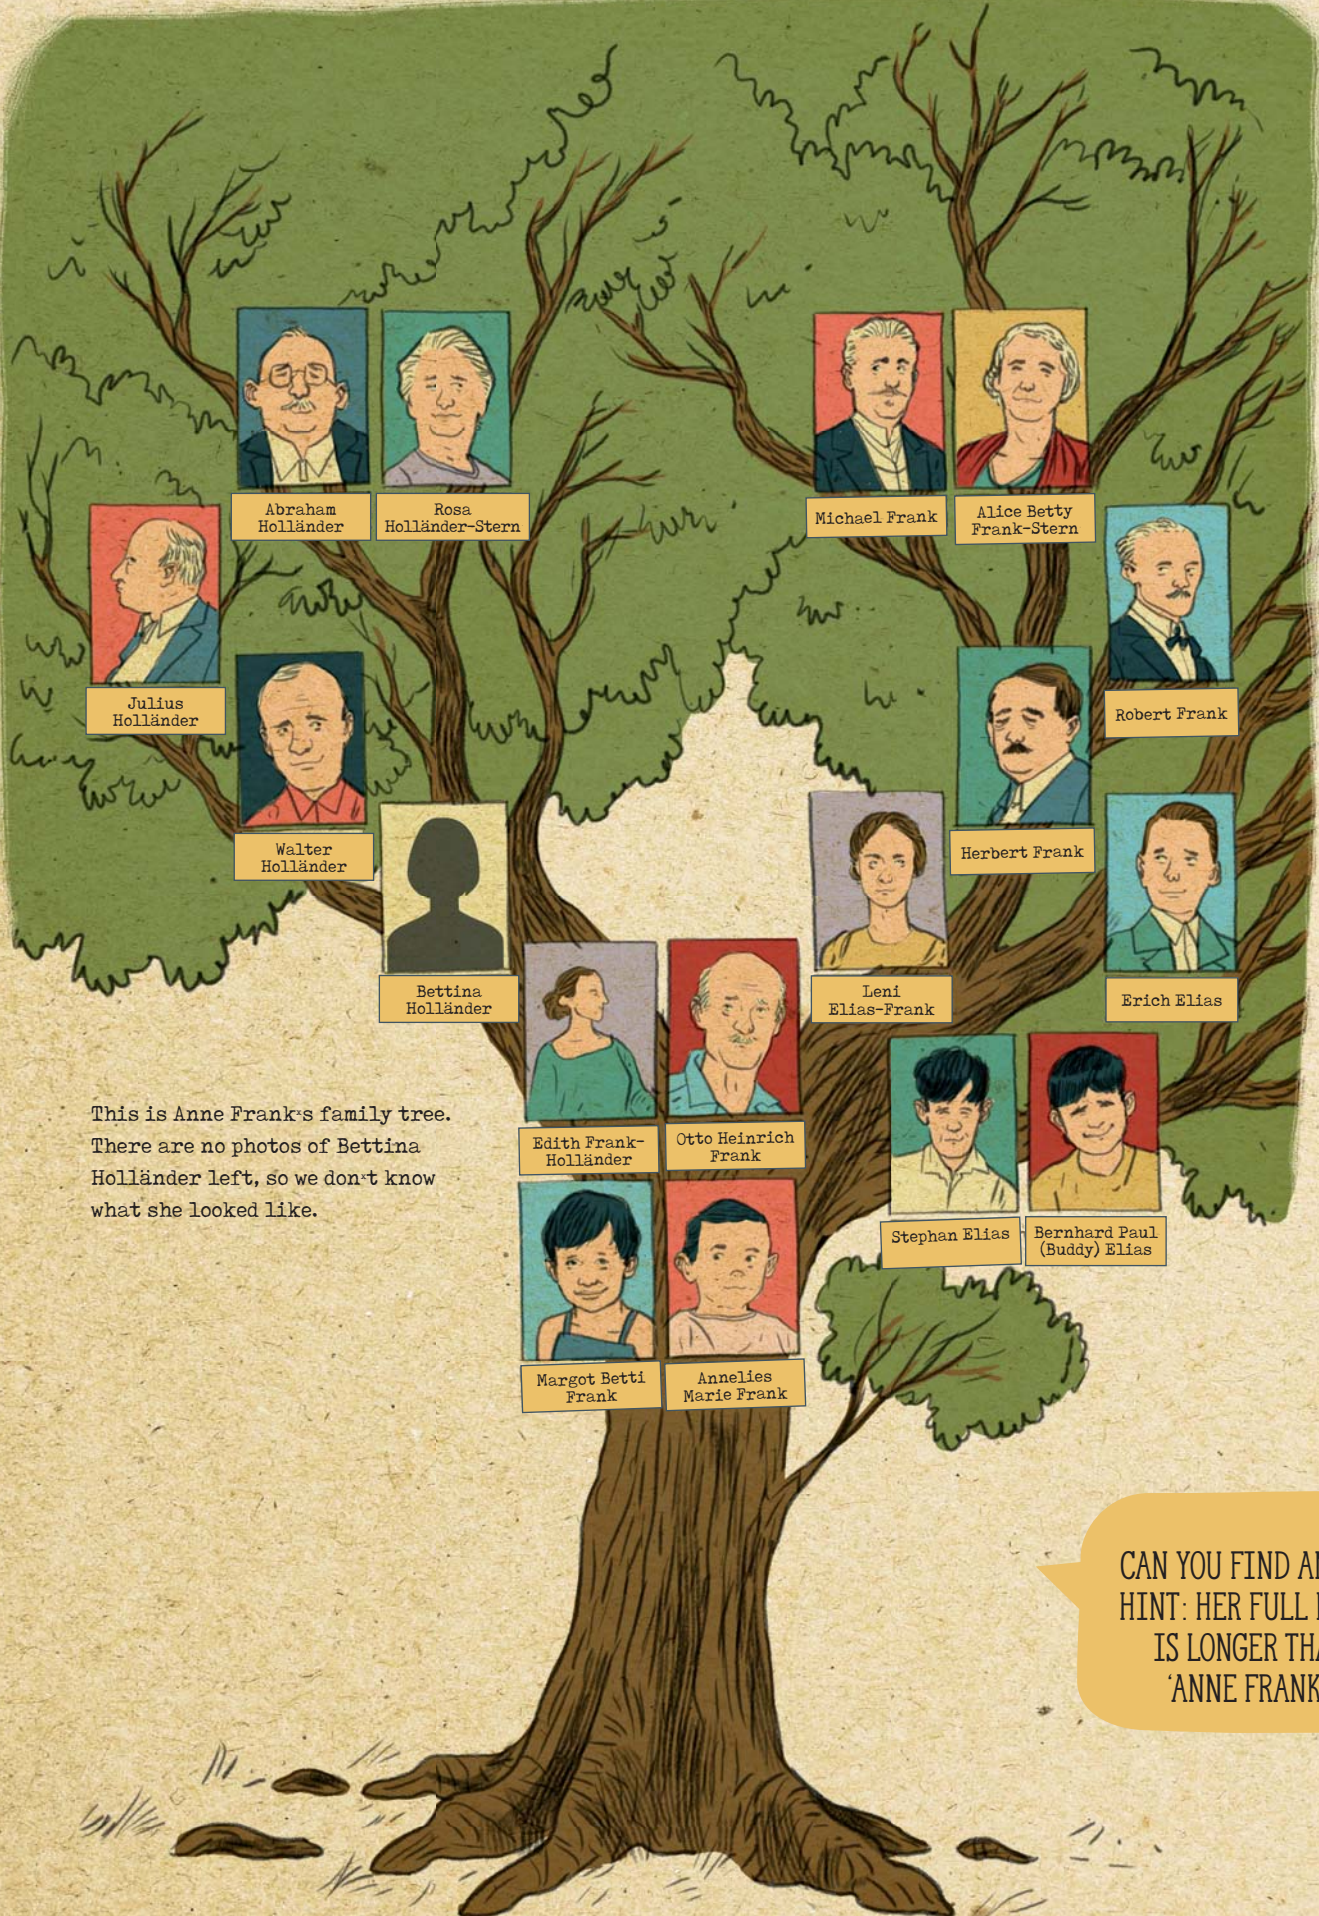

In Anne's baby book Edith wrote:

'Annelies Marie, born on 12th  
June 1929, 7.30am, 9 pounds and  
1.5 ounces, 21.2 inches.

On June 14th mother and Margot  
are visiting the little sister.

Margot is ecstatic.'

Anne, 2 years.

Adolf Hitler during a rally in Dortmund, Germany,  
addressing his followers, 9th July 1933.

This is Anne Frank's family tree. There are no photos of Bettina Holländer left, so we don't know what she looked like.