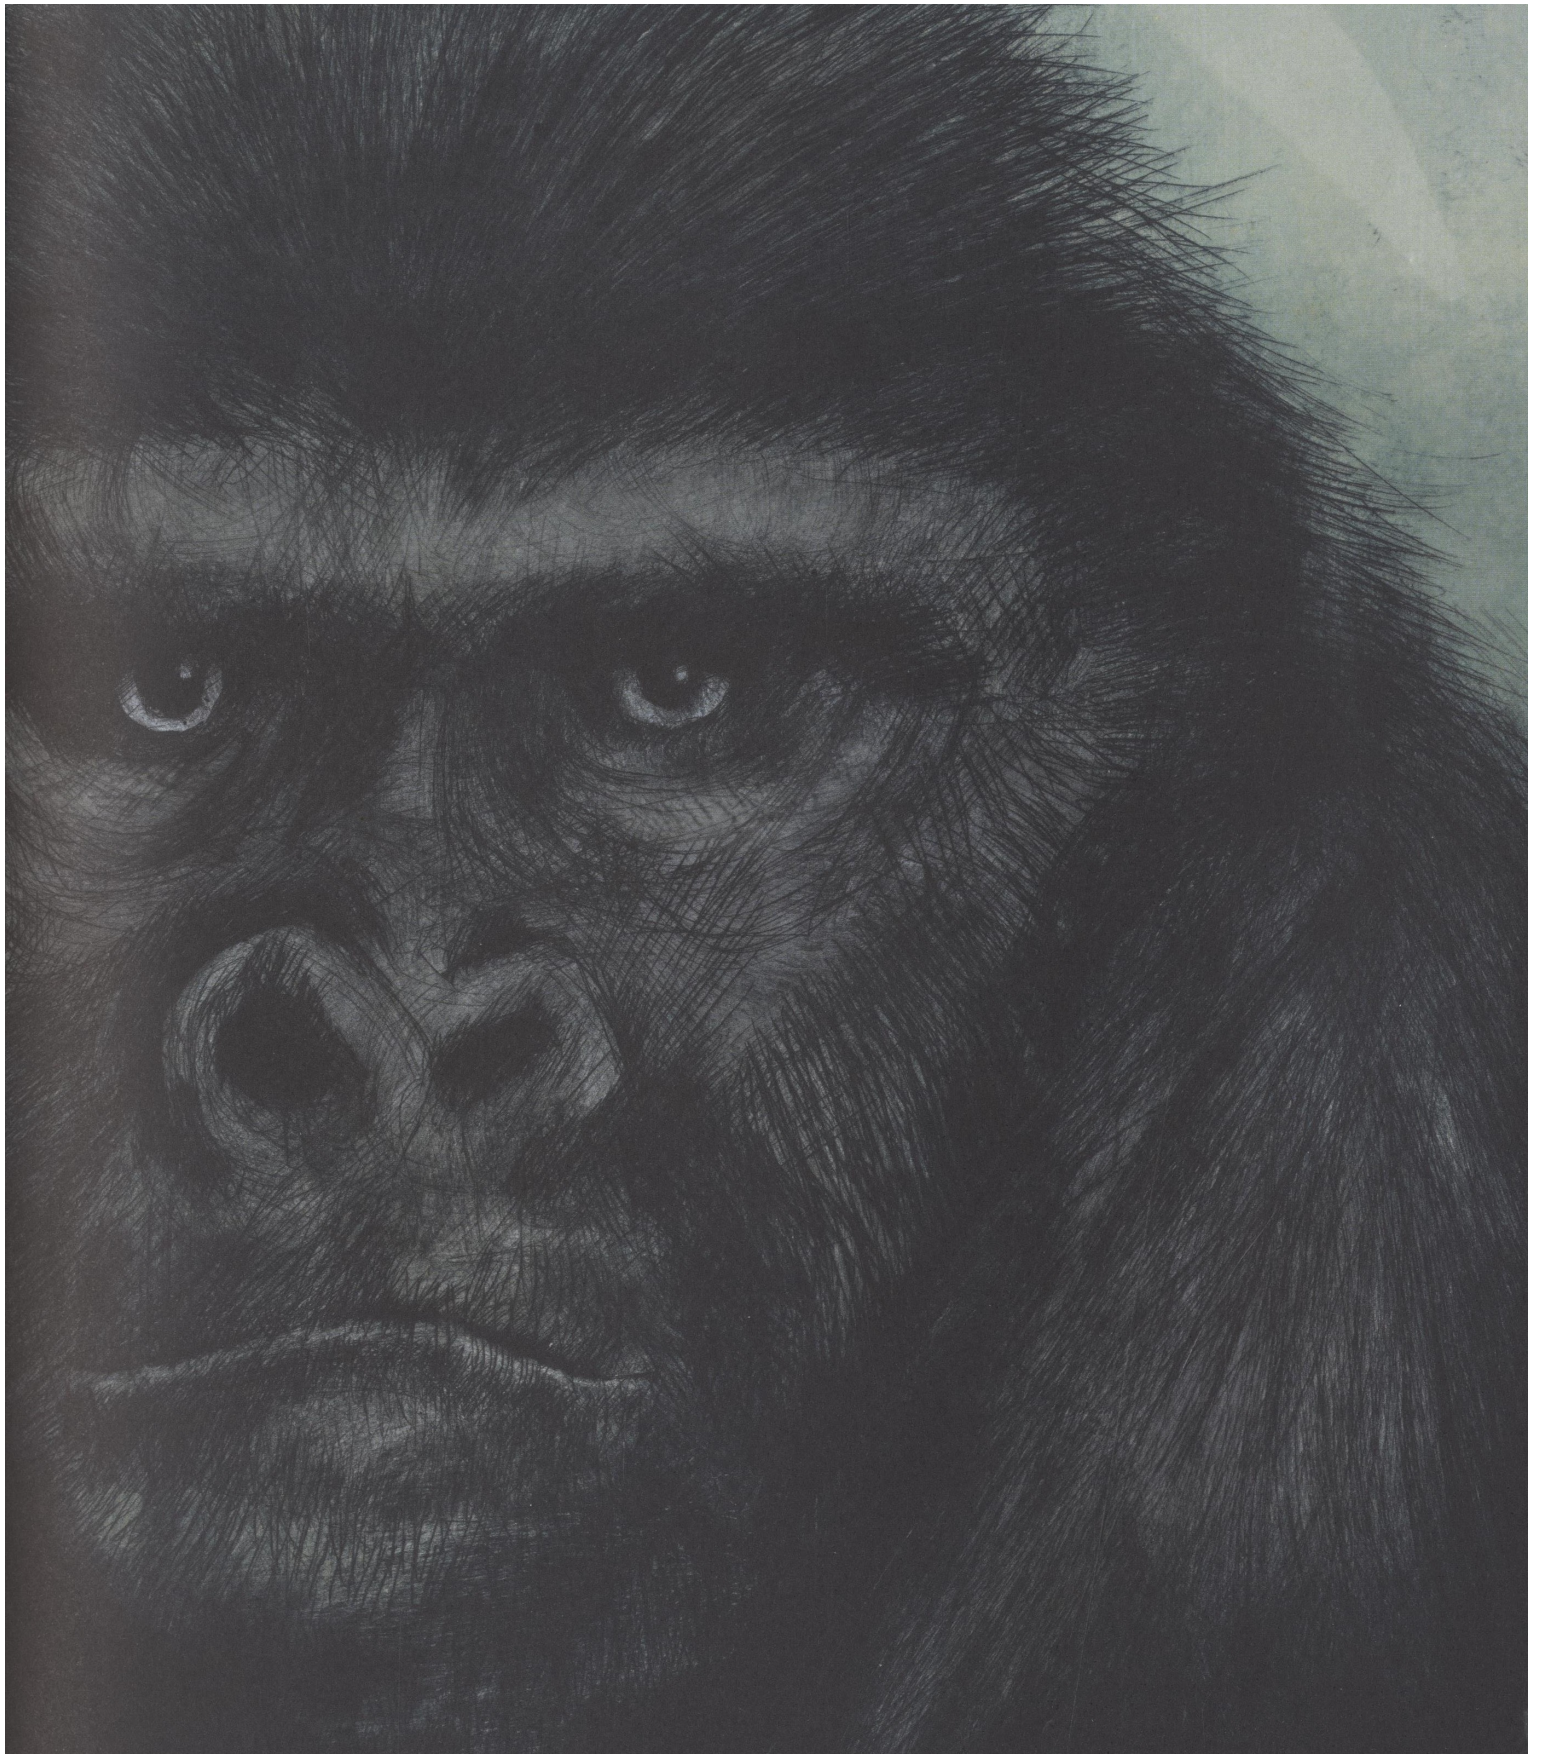


The background image is a soft-focus, monochromatic green landscape. In the foreground, there are dense, layered green plants, possibly reeds or tall grasses, with varying shades of green and some darker shadows. In the middle ground, a calm body of water reflects the light, creating a horizontal line of mist or reflection. The background is a pale, hazy green, suggesting a distant shore or a misty sky. The overall mood is serene and quiet.

Onder de groene bladeren
komt een klein
gezichtje tevoorschijn.
Stil. Alleen.

De wereld
is vreemd en vol
enge schaduwen.

Maar regenwolken brengen
zoet water,
de wind brengt de
geur van eten...

en iets anders.

Iets nieuws,
iets **GROOTS**.

Iets...

The image features a background of overlapping, translucent strips of paper in various shades of green and white, creating a layered, geometric pattern. On the right side, there is a dark, dense, hair-like texture that appears to be part of a wig or a similar material. The text "... engs." is centered in the upper portion of the image, rendered in a black, serif font.

... engs.

Maar achter dit enge gezicht
zit vriendelijkheid.
Een zachte hand.